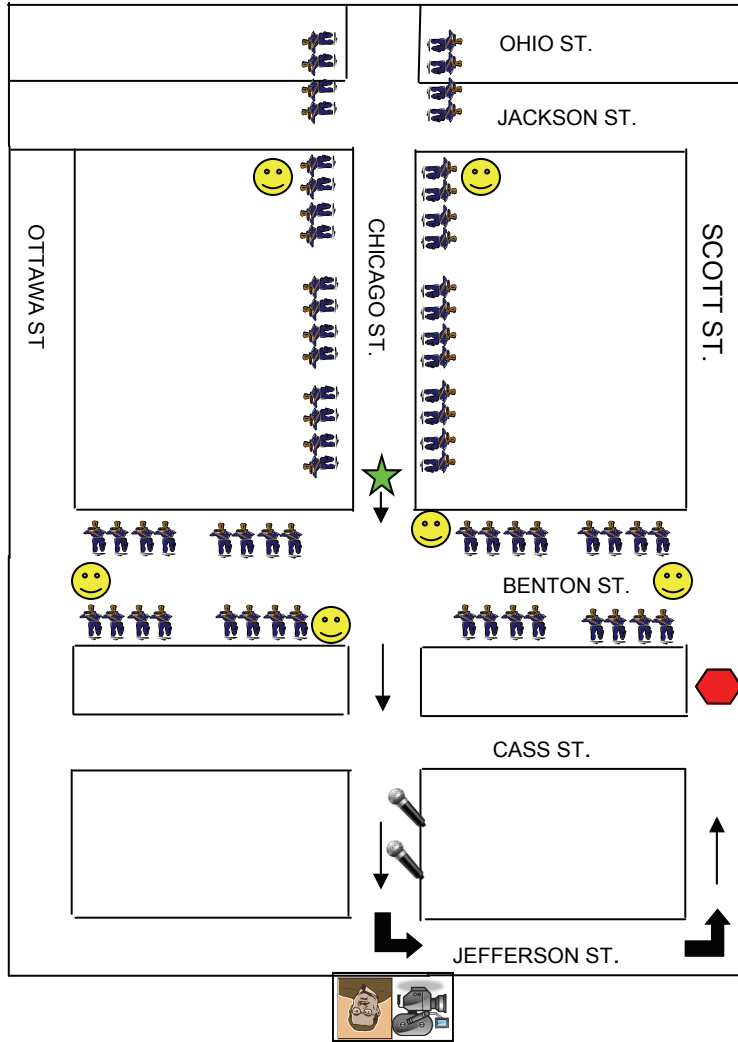

# BLACK PRIDE PARADE DOWNTOWN ROUTE & LOGISTICS

\*\*\* DRAFT \*\*\*

## KEY