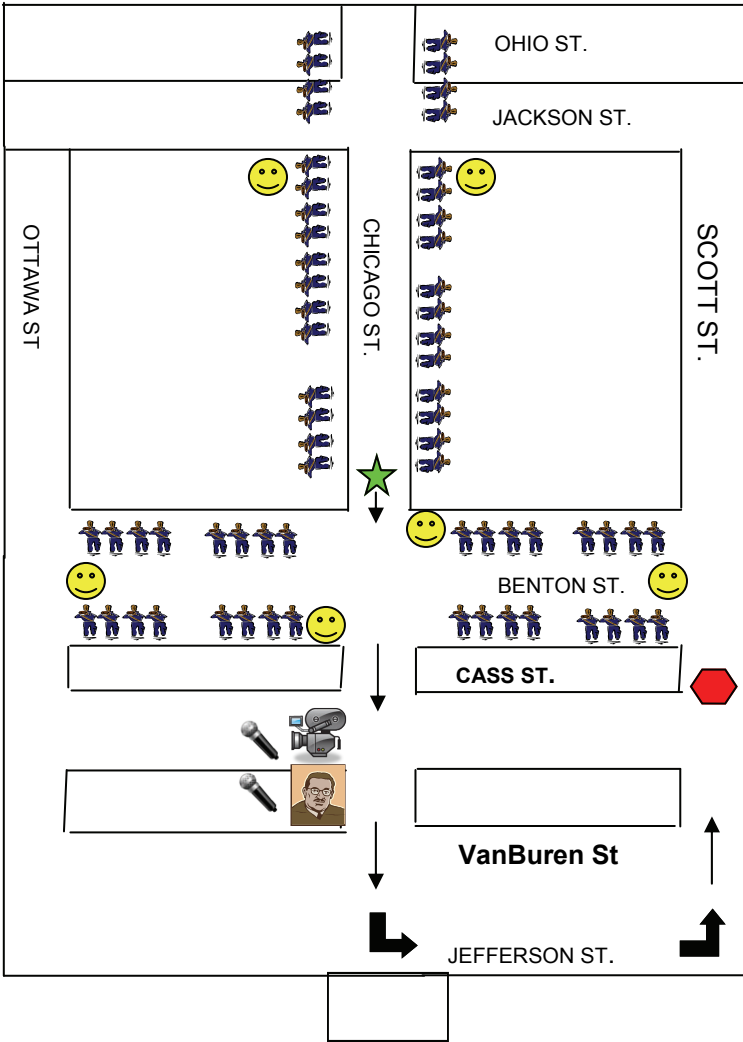

BLACK PRIDE PARADE DOWNTOWN ROUTE & LOGISTICS

*** DRAFT ***

KEY

	START PARADE
	END PARADE
	REGISTRATION & LINEUP HELPDESK
	LINEUP AREA
	ANNOUNCERS (front of Rialto theater)
	MEDIA & JUDGES STAGE (front of Rialto Theater)