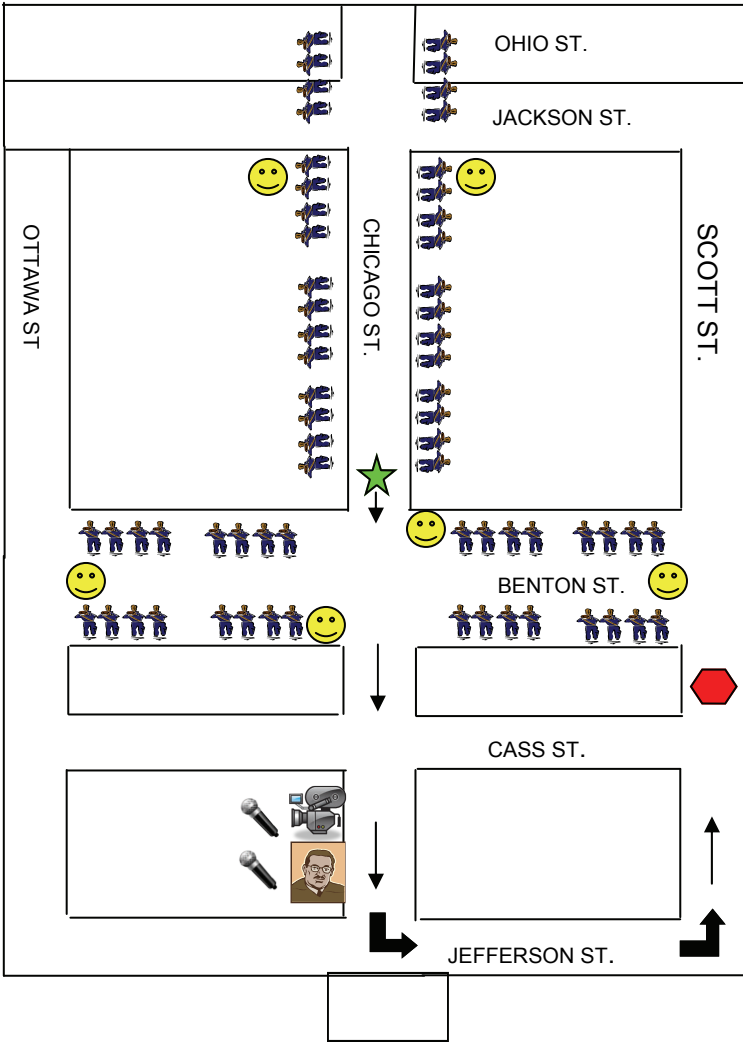

BLACK PRIDE PARADE DOWNTOWN ROUTE & LOGISTICS

*** DRAFT ***

KEY

	START PARADE
	END PARADE
	REGISTRATION & LINEUP HELPDESK
	LINEUP AREA
	ANNOUNCERS (front of Rialto theater)
	MEDIA & JUDGES STAGE (front of Rialto Theater)